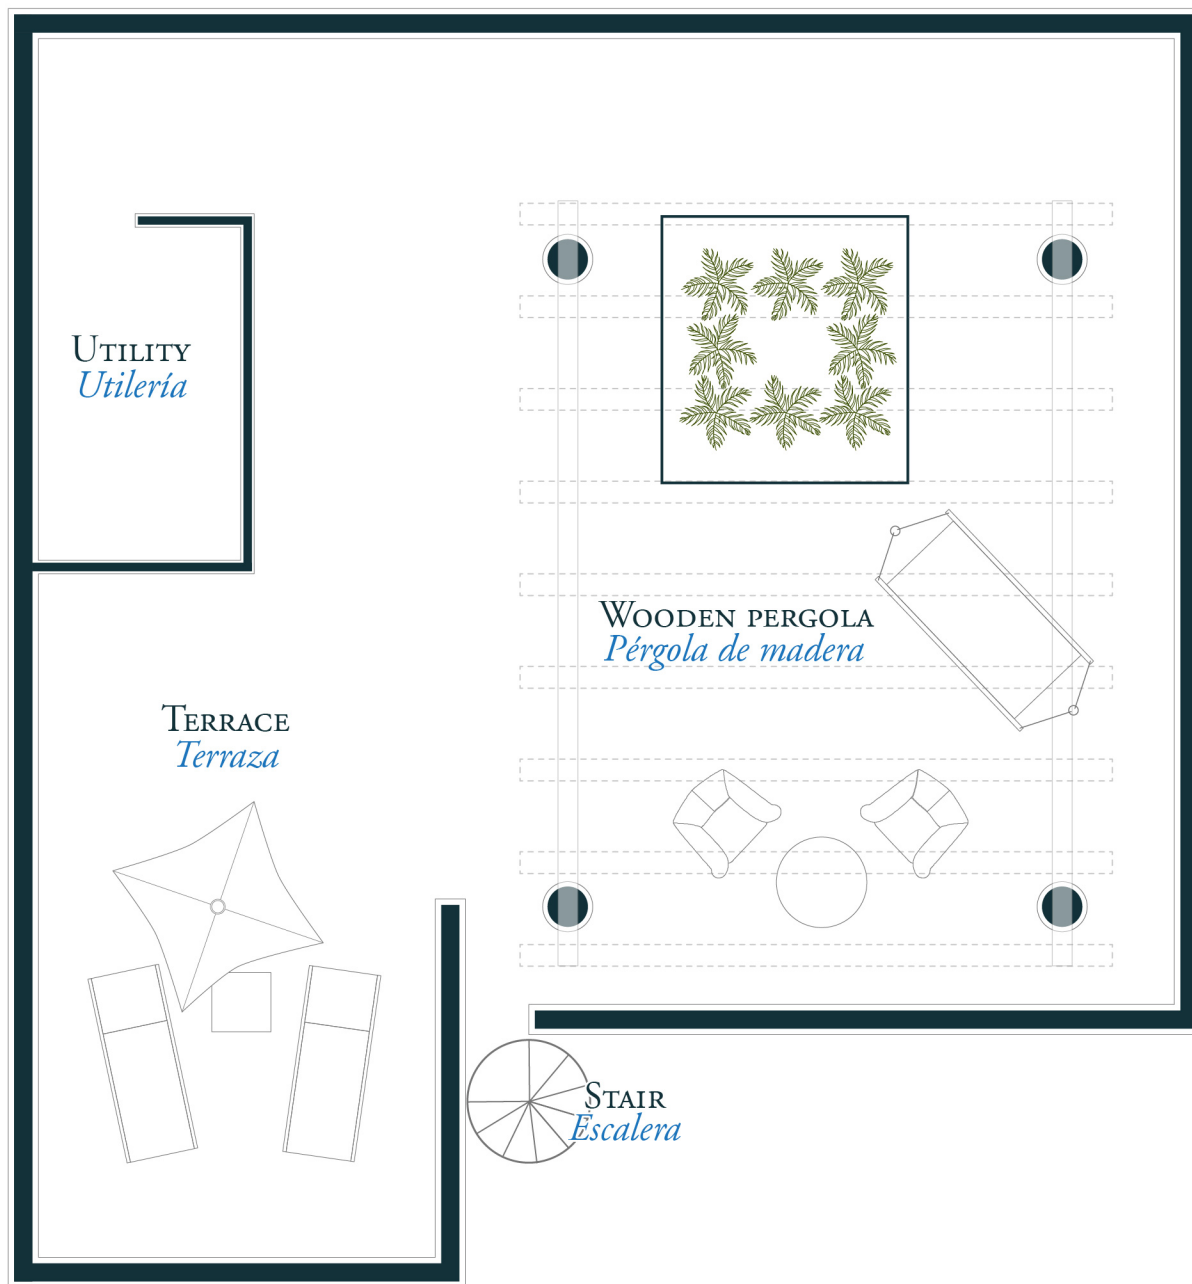

INTERIOR FLOOR PLAN PENTHOUSE
Plano Interior Penthouse

PUNTA ARROCITO
Luxury Oceanfront Condos

The drawings are conceptual only and are subject to change without notice at the discretion of the developer

DESCRIPTION
Descripción

141.51 m2 / 1,521 sq ft

More Info www.PuntaArrocito.com

Huatulco . Mexico

PENTHOUSE ROOF TERRACE
Penthouse Terraza en el Techo

PUNTA ARROCITO
Luxury Oceanfront Condos

The drawings are conceptual only and are subject to change without notice at the discretion of the developer

DESCRIPTION
Descripción

117.00 m2 / 1,257 sq ft

More Info www.PuntaArrocito.com

Huatulco . Mexico